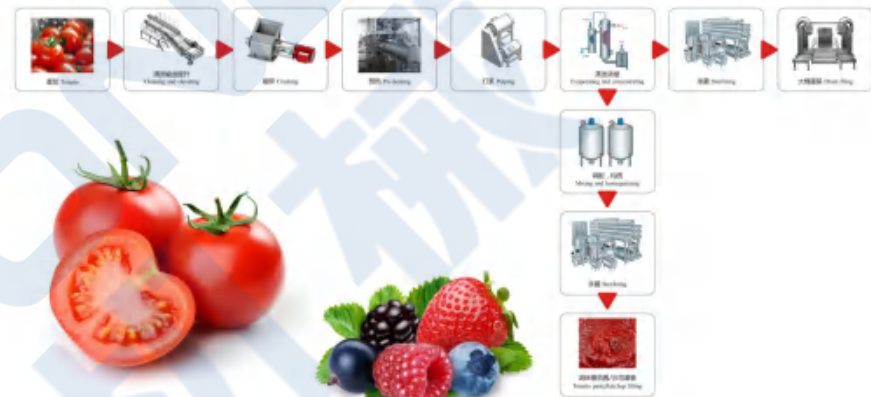

单机产品系列 INDIVIDUAL MACHINES PRODUCT SERIES

A 柑橘类加工生产线

CITRUS PROCESSING LINE

B 枣、山楂类加工生产线

JUJUBE, HAWTHORN PROCESSING LINE

C 沙棘原果处理生产线

SEABUCKTHORN RAW FRUIT
PROCESSING LINE

D 刺梨原果处理生产线

THORN PEAR RAW FRUIT
PROCESSING LINE

E 桃、杏、李子类加工生产线

PEACH, APRICOT AND PLUM PROCESSING LINE

F 浆果类(番茄、蓝莓、树莓、草莓、蓝靛果等)加工生产线

BERRY (TOMATO, BLUEBERRY, RASPBERRY, STRAWBERRY, BLUE HAZELNUT, ETC.) PROCESSING LINE

G 芒果、菠萝
加工生产线

MANGO AND PINEAPPLE
PROCESSING LINE

H 苹果、梨
加工生产线

APPLE AND PEAR
PROCESSING LINE

I 椰子加工生产线

COCONUT PROCESSING LINE

J 果汁、茶、乳品饮料加工生产线

JUICE, TEA, DAIRY BEVERAGE PROCESSING LINE