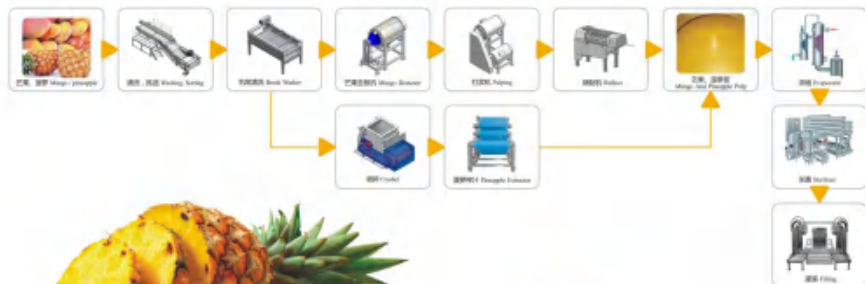

单机产品系列 INDIVIDUAL MACHINES PRODUCT SERIES

A 柑橘类加工生产线

CITRUS PROCESSING LINE

B 枣、山楂类加工生产线

JUJUBE, HAWTHORN PROCESSING LINE

C 沙棘原果处理生产线

SEABUCKTHORN RAW FRUIT
PROCESSING LINE

D 刺梨原果处理生产线

THORN PEAR RAW FRUIT
PROCESSING LINE

E 桃、杏、李子类加工生产线

PEACH, APRICOT AND PLUM PROCESSING LINE

F 浆果类(番茄、蓝莓、树莓、草莓、蓝靛果等)加工生产线

BERRY (TOMATO, BLUEBERRY, RASPBERRY, STRAWBERRY, BLUE HAZELNUT, ETC.) PROCESSING LINE

G 芒果、菠萝
加工生产线

MANGO AND PINEAPPLE
PROCESSING LINE

H 苹果、梨
加工生产线

APPLE AND PEAR
PROCESSING LINE

I 椰子加工生产线

COCONUT PROCESSING LINE

J 果汁、茶、乳品饮料加工生产线

JUICE, TEA, DAIRY BEVERAGE PROCESSING LINE