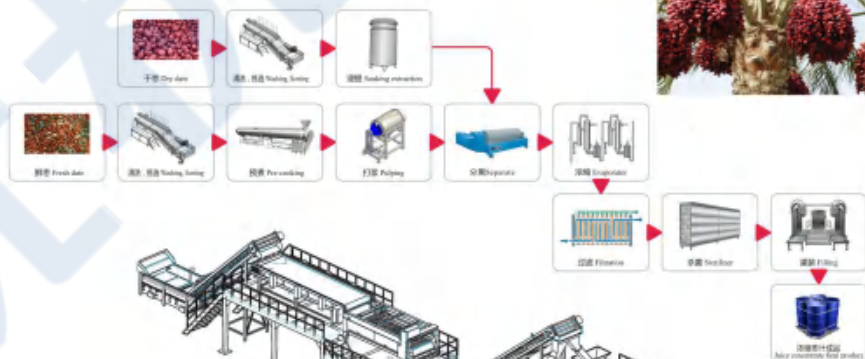

成套生产线系列 TURN-KEY PRODUCTION LINES

- | | |
|--|--|
| A 柑橘类加工生产线
Citrus processing line | F 浆果类(番茄、蓝莓、树莓、草莓、蓝靛果等)加工生产线
Berry (tomato, blueberry, raspberry, strawberry, blue hazelnut, etc.) processing line |
| B 枣、山楂类加工生产线
Jujube, hawthorn processing line | G 芒果、菠萝加工生产线
Mango and pineapple processing line |
| C 沙棘原果处理生产线
Seabuckthorn raw fruit processing line | H 苹果、梨加工生产线
Apple and pear processing line |
| D 刺梨原果处理生产线
Thorn pear raw fruit processing line | I 椰子加工生产线
Coconut processing line |
| E 桃、杏、李子类加工生产线
Peach, apricot and plum processing line | J 果汁、茶、乳品饮料加工生产线
Juice, tea, dairy beverage processing line |

单机产品系列 INDIVIDUAL MACHINES PRODUCT SERIES

A 柑橘类加工生产线

CITRUS PROCESSING LINE

B 枣、山楂类加工生产线

JUJUBE, HAWTHORN PROCESSING LINE

C 沙棘原果处理生产线

SEABUCKTHORN RAW FRUIT
PROCESSING LINE

D 刺梨原果处理生产线

THORN PEAR RAW FRUIT
PROCESSING LINE

E 桃、杏、李子类加工生产线

PEACH, APRICOT AND PLUM PROCESSING LINE

F 浆果类(番茄、蓝莓、树莓、草莓、蓝靛果等)加工生产线

BERRY (TOMATO, BLUEBERRY, RASPBERRY, STRAWBERRY, BLUE HAZELNUT, ETC.) PROCESSING LINE

G 芒果、菠萝
加工生产线

MANGO AND PINEAPPLE
PROCESSING LINE

H 苹果、梨
加工生产线

APPLE AND PEAR
PROCESSING LINE

I 椰子加工生产线

COCONUT PROCESSING LINE

J 果汁、茶、乳品饮料加工生产线

JUICE, TEA, DAIRY BEVERAGE PROCESSING LINE