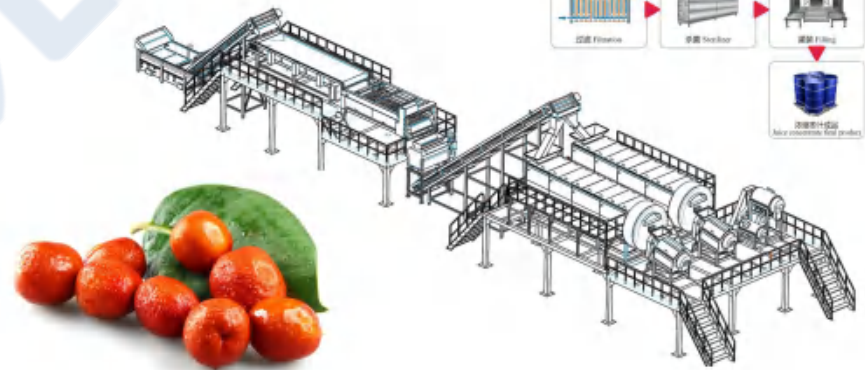

成套生产线系列 TURN-KEY PRODUCTION LINES

- | | |
|--|--|
| A 柑橘类加工生产线
Citrus processing line | F 浆果类(番茄、蓝莓、树莓、草莓、蓝靛果等)加工生产线
Berry (tomato, blueberry, raspberry, strawberry, blue hazelnut, etc.) processing line |
| B 枣、山楂类加工生产线
Jujube, hawthorn processing line | G 芒果、菠萝加工生产线
Mango and pineapple processing line |
| C 沙棘原果处理生产线
Seabuckthorn raw fruit processing line | H 苹果、梨加工生产线
Apple and pear processing line |
| D 刺梨原果处理生产线
Thorn pear raw fruit processing line | I 椰子加工生产线
Coconut processing line |
| E 桃、杏、李子类加工生产线
Peach, apricot and plum processing line | J 果汁、茶、乳品饮料加工生产线
Juice, tea, dairy beverage processing line |

单机产品系列 INDIVIDUAL MACHINES PRODUCT SERIES

A 柑橘类加工生产线

CITRUS PROCESSING LINE

B 枣、山楂类加工生产线

JUJUBE, HAWTHORN PROCESSING LINE

C 沙棘原果处理生产线

SEABUCKTHORN RAW FRUIT
PROCESSING LINE

D 刺梨原果处理生产线

THORN PEAR RAW FRUIT
PROCESSING LINE

E 桃、杏、李子类加工生产线

PEACH, APRICOT AND PLUM PROCESSING LINE

F 浆果类(番茄、蓝莓、树莓、草莓、蓝靛果等)加工生产线

BERRY (TOMATO, BLUEBERRY, RASPBERRY, STRAWBERRY, BLUE HAZELNUT, ETC.) PROCESSING LINE

G 芒果、菠萝
加工生产线

MANGO AND PINEAPPLE
PROCESSING LINE

H 苹果、梨
加工生产线

APPLE AND PEAR
PROCESSING LINE

I 椰子加工生产线

COCONUT PROCESSING LINE

J 果汁、茶、乳品饮料加工生产线

JUICE, TEA, DAIRY BEVERAGE PROCESSING LINE