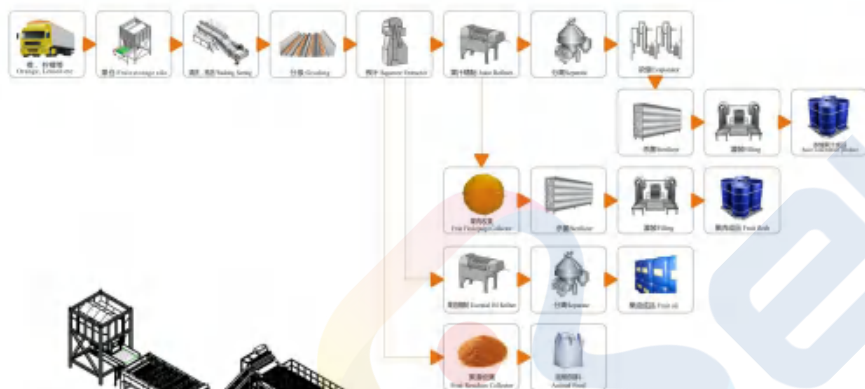

成套生产线系列 TURN-KEY PRODUCTION LINES

- | | |
|--|--|
| A 柑橘类加工生产线
Citrus processing line | F 浆果类(番茄、蓝莓、树莓、草莓、蓝靛果等)加工生产线
Berry (tomato, blueberry, raspberry, strawberry, blue hazelnut, etc.) processing line |
| B 枣、山楂类加工生产线
Jujube, hawthorn processing line | G 芒果、菠萝加工生产线
Mango and pineapple processing line |
| C 沙棘原果处理生产线
Seabuckthorn raw fruit processing line | H 苹果、梨加工生产线
Apple and pear processing line |
| D 刺梨原果处理生产线
Thorn pear raw fruit processing line | I 椰子加工生产线
Coconut processing line |
| E 桃、杏、李子类加工生产线
Peach, apricot and plum processing line | J 果汁、茶、乳品饮料加工生产线
Juice, tea, dairy beverage processing line |

单机产品系列 INDIVIDUAL MACHINES PRODUCT SERIES

A 柑橘类加工生产线

CITRUS PROCESSING LINE

B 枣、山楂类加工生产线

JUJUBE, HAWTHORN PROCESSING LINE

C 沙棘原果处理生产线

SEABUCKTHORN RAW FRUIT
PROCESSING LINE

D 刺梨原果处理生产线