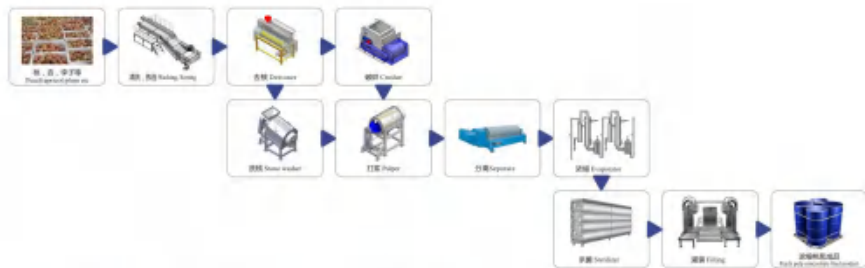

成套生产线系列 TURN-KEY PRODUCTION LINES

- | | |
|--|--|
| A 柑橘类加工生产线
Citrus processing line | F 浆果类(番茄、蓝莓、树莓、草莓、蓝靛果等)加工生产线
Berry (tomato, blueberry, raspberry, strawberry, blue hazelnut, etc.) processing line |
| B 枣、山楂类加工生产线
Jujube, hawthorn processing line | G 芒果、菠萝加工生产线
Mango and pineapple processing line |
| C 沙棘原果处理生产线
Seabuckthorn raw fruit processing line | H 苹果、梨加工生产线
Apple and pear processing line |
| D 刺梨原果处理生产线
Thorn pear raw fruit processing line | I 椰子加工生产线
Coconut processing line |
| E 桃、杏、李子类加工生产线
Peach, apricot and plum processing line | J 果汁、茶、乳品饮料加工生产线
Juice, tea, dairy beverage processing line |

单机产品系列 INDIVIDUAL MACHINES PRODUCT SERIES

A 柑橘类加工生产线

CITRUS PROCESSING LINE

B 枣、山楂类加工生产线

JUJUBE, HAWTHORN PROCESSING LINE

C 沙棘原果处理生产线

SEABUCKTHORN RAW FRUIT
PROCESSING LINE

D 刺梨原果处理生产线

THORN PEAR RAW FRUIT
PROCESSING LINE

E 桃、杏、李子类加工生产线

PEACH, APRICOT AND PLUM PROCESSING LINE

F 浆果类(番茄、蓝莓、树莓、草莓、蓝靛果等)加工生产线

BERRY (TOMATO, BLUEBERRY, RASPBERRY, STRAWBERRY, BLUE HAZELNUT, ETC.) PROCESSING LINE

G 芒果、菠萝
加工生产线

MANGO AND PINEAPPLE
PROCESSING LINE

H 苹果、梨
加工生产线

APPLE AND PEAR
PROCESSING LINE

I 椰子加工生产线

COCONUT PROCESSING LINE

J 果汁、茶、乳品饮料加工生产线

JUICE, TEA, DAIRY BEVERAGE PROCESSING LINE